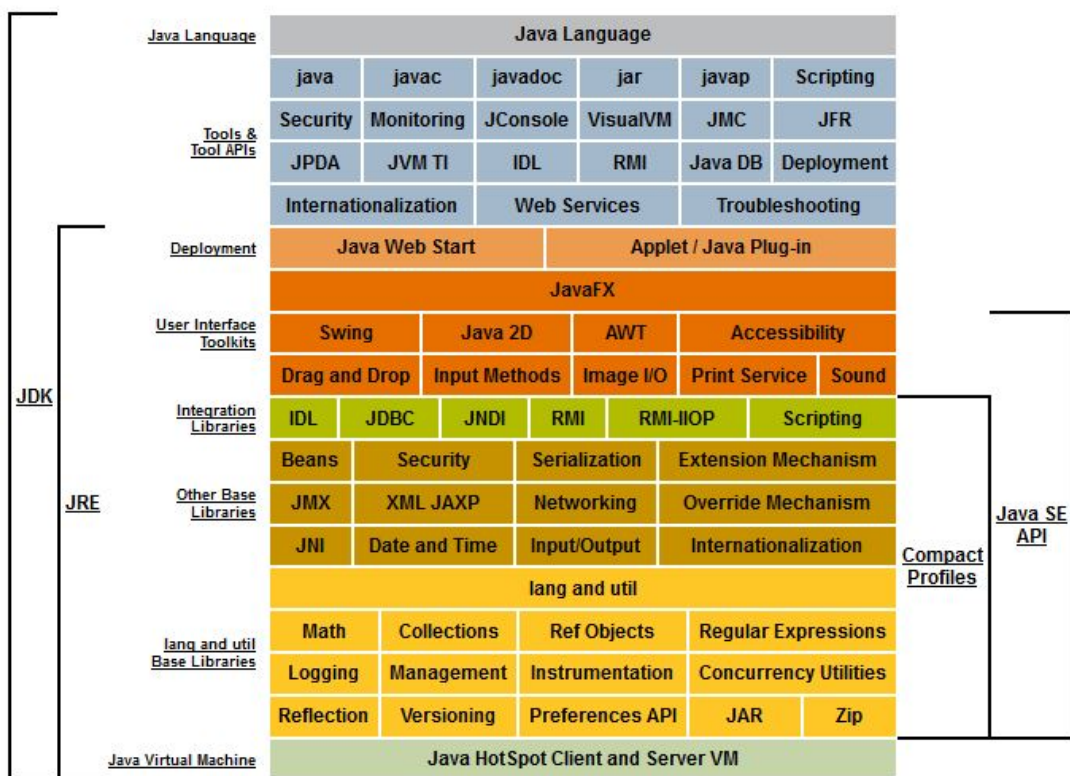

# Java SE Technologies – Java SE Platform at a Glance

## Java SE Technologies

The following conceptual diagram illustrates the components of Oracle's Java Platform Products:

## Java SE Platform at a Glance

Click the preceding illustration to go to the Java Conceptual Design documentation. Click the following technology links to go either to a hub page on that technology, if available, or to the documentation.