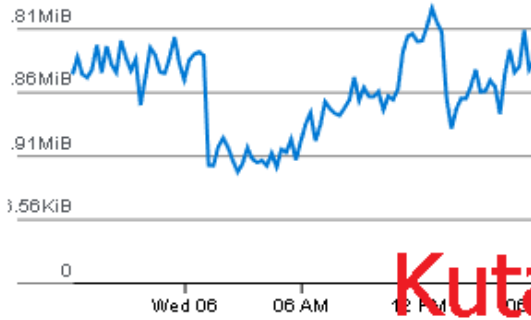

Ausgang insgesamt

Egress (Summe)
mystbiageaccountname2
273.88 MiB