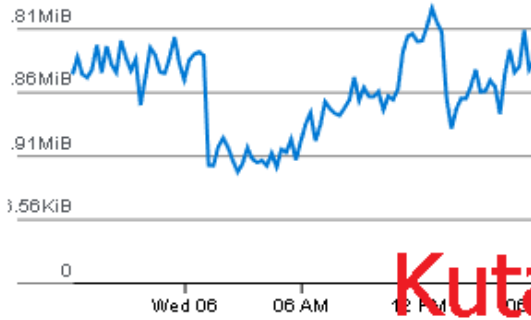

| ★ Recommended | | View all | | | |
|----------------|-----------------------|----------------|-----------------------|----------------|-----------------------|
| 1 | Core | 1 | Core | 1 | Core |
| 3.5 | GB | 3.5 | GB | 1.75 | GB |
| 2 | Data disks | 2 | Data disks | 2 | Data disks |
| 2x500 | Max IOPS | 2x500 | Max IOPS | 2x500 | Max IOPS |
| 50 GB | Local SSD | 50 GB | Local SSD | 50 GB | Local SSD |
| Load balancing | | Load balancing | | Load balancing | |
| 91.51 | USD/MONTH (ESTIMATED) | 96.72 | USD/MONTH (ESTIMATED) | 66.96 | USD/MONTH (ESTIMATED) |

Select

Watermark: kutayzorlu.com

Azure Blob Storage / Storage Accounts

- Object Storage Implementation

Ausgang insgesamt

Egress (Summe)
mystbiageaccountname2
273.88 MiB

Eingang insgesamt

Ingress (Summe)
mystbiageaccountname2
902.86 MiB